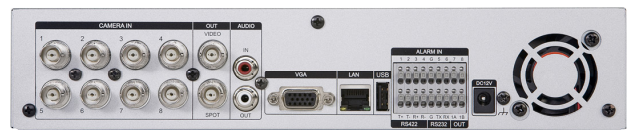

TECHNICAL DATA SHEET

BDVR Series

4, 8 & 16 Channel Triplex Digital Video Recorders

Front View (4 Channel DVR)

Rear View (4 Channel DVR)

Front View (8 Channel DVR)

Rear View (8 Channel DVR)

Front View (16 Channel DVR)

Rear View (16 Channel DVR)

KEY FEATURES

- Touch Panel
- H.264 Video Compression
- Embedded Linux Operating System
- Simultaneous Viewing / Recording / Playback
- Real Time Recording (CIF)
- Network Access with Internet Explorer and Client
- Free Multi-Site Client Software
- Password Protection (5 Individual Users/Passwords)
- User Friendly GUI Operation
- 2 USB Ports (Rear USB for Mouse Control)
- Search via Date, Time, Camera, Alarm & Motion
- Remote Control & Mouse (Supplied)
- Supports up to 1Tb HDD
- Western Digital SATA Hard Drives
- 100 FPS Recording @ CIF
- Mobile Phone Viewing from the DVR eg. Windows Mobile, Blackberry, iPhone
- TouchCMS iPhone App Available